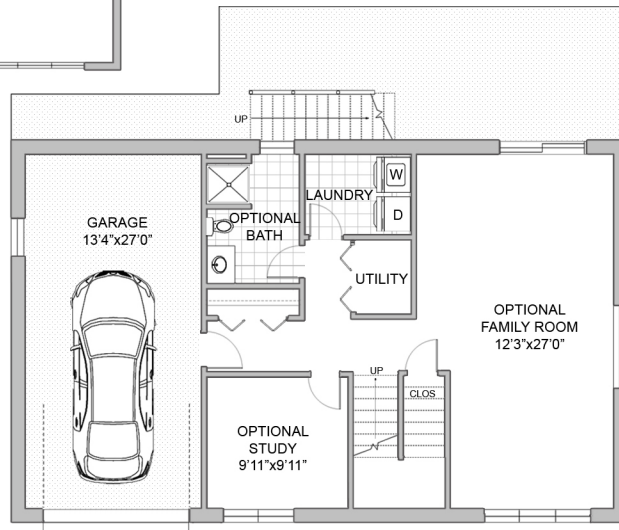

UPPER LEVEL

LOWER LEVEL

LEXINGTON

Upper Level : 1263 SF

Lower Level : 816 SF

Garage : 372 SF

3 Bedrooms

1 Car Garage

2 Bathrooms